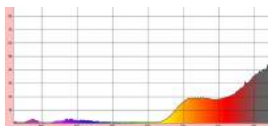

Instead of relying on heavy red or pink tinted lenses, Chemistrie Color lenses enhance genuine color vision. Patients experience the truest possible discernment of color.

Red Lenses

*Noir #99 -
4% Red Color Spectrum*