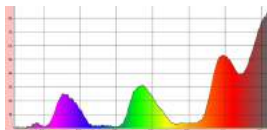

Chemistrie Color

Outdoor Severe

Red lenses rely on heavy tinting that helps patients distinguish colors but also shifts their entire color spectrum so everything has a red hue.

Chemistrie Color lenses are modified in the specific part of the visible light spectrum where patients with CVD are deficient.

With Chemistrie Color lenses, patients can see truer color. White remains white and no colors are artificially darkened.